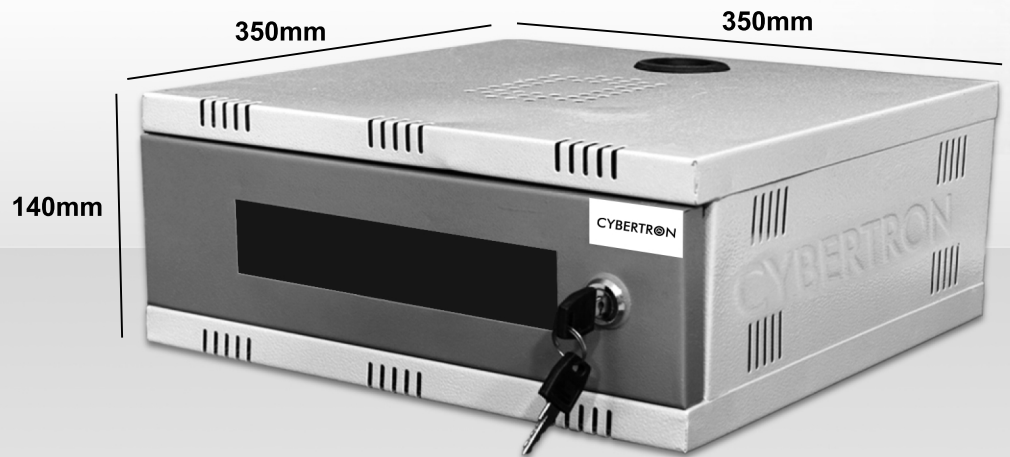

# Safeguard your DVR with Cybertron Rack Enclosure

CYB-DR-3535-2UR

## Technical Specification

Constuction	Welded
Front Door	Lockable Acrylic Door
Basic Frame	Steel
Standard Finish	Powder Coated
Top and Bottom Cover	Welded to Frame
Standard Color	Gray (Dual Tone)
Gross Wt.	3.100 K.G

## Safeguard your DVR with Cybertron Rack Enclosure CYB-DR-3535-2UR

### Specification

- ✓ Designed exclusively for CCTV/NETWORKING Storage & Safety
- ✓ A very compact design to best suit your DVR storage
- ✓ Provided with elegant retail box packing with top Handle for easy carrying
- ✓ Front Acrylic door with Lock & Key
- ✓ Side Pannels, Top and Bottom with ventilation slots
- ✓ Dual Tone color enhance the looks
- ✓ Supplied with wall mounting hardware set
- ✓ Cable entry on Top & Bottom both sides, covered with rubber grommet