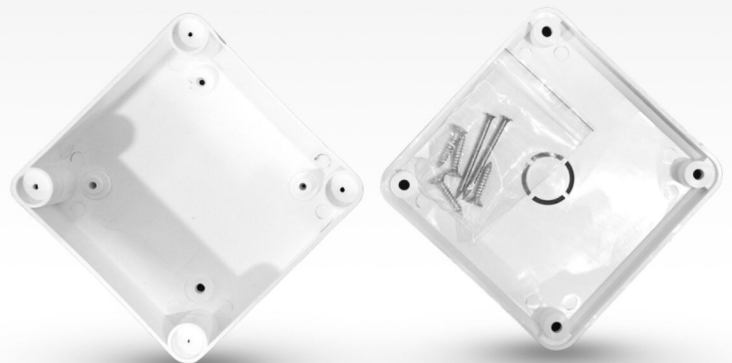

Aesthetically Designed

Box is aesthetically designed.
Cover of the box has Matt finish.

*Product casing and specifications are subject to change without prior notice